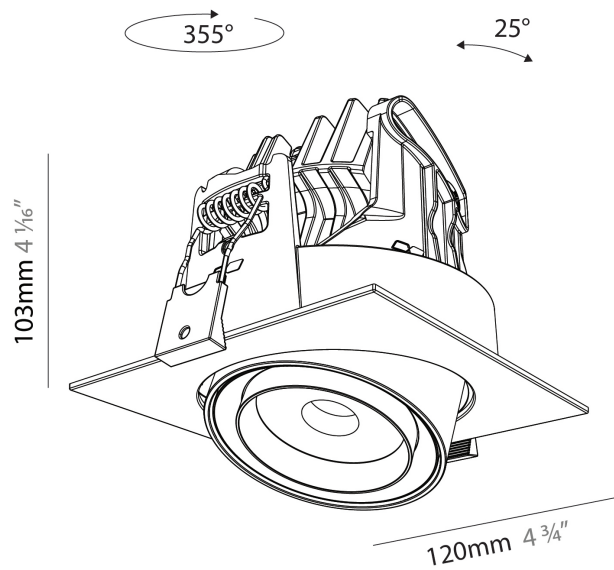

GENERAL

Series: Centriq
Subseries: Centriq Square Flex Adjustable
Brand: Prolicht
Division: Architectural
Mounting Type: Recessed
Mounting Location: Ceiling
Subcategory: Spots

PHYSICAL

Shape: Cylinder
Length (mm): 120
Length (in): 4 3/4
Width (mm): 120
Width (in): 4 3/4
Height (mm): 105
Height (in): 4 1/8
Min. Recessing Depth (mm): 120
Min. Recessing Depth (in): 4 3/4
Light Distribution: Adjustable / Direct
Weight (kg): 0.666
Fixture Finish: SSR / BKV / CWI / CRY / HAB / UFT / ITA / RUA / FTG / MYG / LOD / PUS / FRO / FUP / KIA / POP / BLS / SPG / MEY / GOH / GUM / CHC / COM / ABZ / JAG / OBR / MOS / ROR
Fixture Material: Aluminum
Cut-out Measurements: Dia. 112mm / 4 7/16"

ELECTRICAL

Lamp Type: LED (Zhaga Standard)
Input Wattage (W): 20.5
Total Output Wattage (W): 18.1
Dimming: Tri-Mode (Non-Dimming and Phase Dimming (120Vac only) and 0-10V Dimming)
Driver Included: Yes
Driver Location: Recessed Housing
Driver Type: Constant Current - Universal
Driver Class: Class 2
Housing: ENCP3
Input Voltage (V): 120 - 277
Constant Current (MA): 500

LED

Color Temperature (°K): 2700 / 3000 / 3500 / 4000
Max. Delivered Lumen (lm): 1201 / 1294 / 1346 / 1373
Nominal Lumen (lm): 1668 / 1797 / 1869 / 1907
CRI: >90 CRI
Lamp Life (hrs): 50000

OPTICAL

Beam Angle: 18 - 46
Adjustability: Rotational 350° / Tilt 25°

RATINGS AND CERTIFICATIONS

Certified By: CSA Certified to UL and CSA Standards
IP rating: IP20