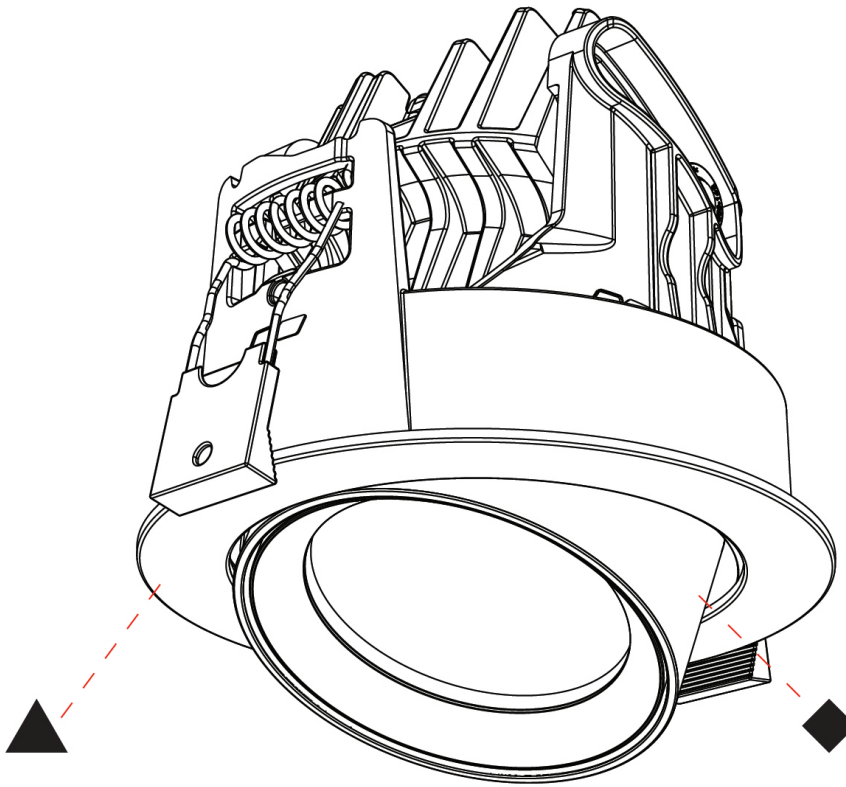

CENTRIQ ROUND ADJUSTABLE RECESSED

A35974-

PROJECT _____

TYPE _____

SPECIFIER _____

QUANTITY _____

DATE _____

A