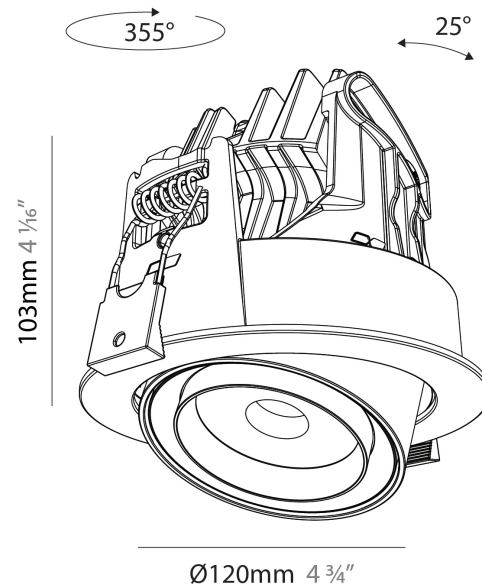

GENERAL

Series: Centriq
Subseries: Centriq Round Flex Adjustable
Brand: Prolicht
Division: Architectural
Mounting Type: Recessed
Mounting Location: Ceiling
Subcategory: Spots

PHYSICAL

Shape: Cylinder
Diameter (mm): 120
Diameter (in): 4 ¾
Height (mm): 105
Height (in): 4 1/8
Min. Recessing Depth (mm): 120
Min. Recessing Depth (in): 4 ¾
Light Distribution: Adjustable / Direct
Weight (kg): 0.666
Fixture Finish: SSR / BKV / CWI / CRY / HAB / UFT / ITA / RUA / FTG / MYG / LOD / PUS / FRO / FUP / KIA / POP / BLS / SPG / MEY / GOH / GUM / CHC / COM / ABZ / JAG / OBR / MOS / ROR
Fixture Material: Aluminum
Cut-out Measurements: Dia. 112mm / 4 7/16"

ELECTRICAL

Lamp Type: LED (Zhaga Standard)
Input Wattage (W): 20.5
Total Output Wattage (W): 18.1
Dimming: Tri-Mode (Non-Dimming and Phase Dimming (120Vac only) and 0-10V Dimming)
Driver Included: Yes
Driver Location: Recessed Housing
Driver Type: Constant Current - Universal
Driver Class: Class 2
Housing: ENCP 3
Input Voltage (V): 120 - 277
Constant Current (MA): 500

LED

Color Temperature (°K): 2700 / 3000 / 3500 / 4000
Max. Delivered Lumen (lm): 1201 / 1294 / 1346 / 1373
Nominal Lumen (lm): 1668 / 1797 / 1869 / 1907
CRI: >90 CRI
Lamp Life (hrs): 50000

OPTICAL

Beam Angle: 18 - 46
Adjustability: Rotational 350° / Tilt 25°

RATINGS AND CERTIFICATIONS

Certified By: CSA Certified to UL and CSA Standards
IP rating: IP20