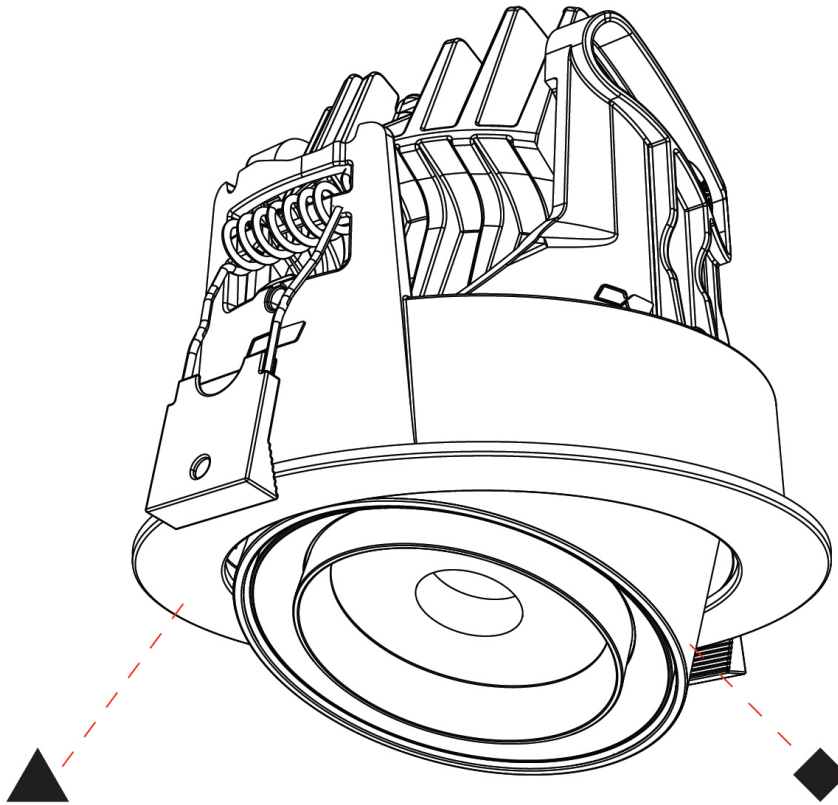

CENTRIQ ROUND FLEX ADJUSTABLE RECESSED

A35980-

PROJECT _____

TYPE _____

SPECIFIER _____

QUANTITY _____

DATE _____

A